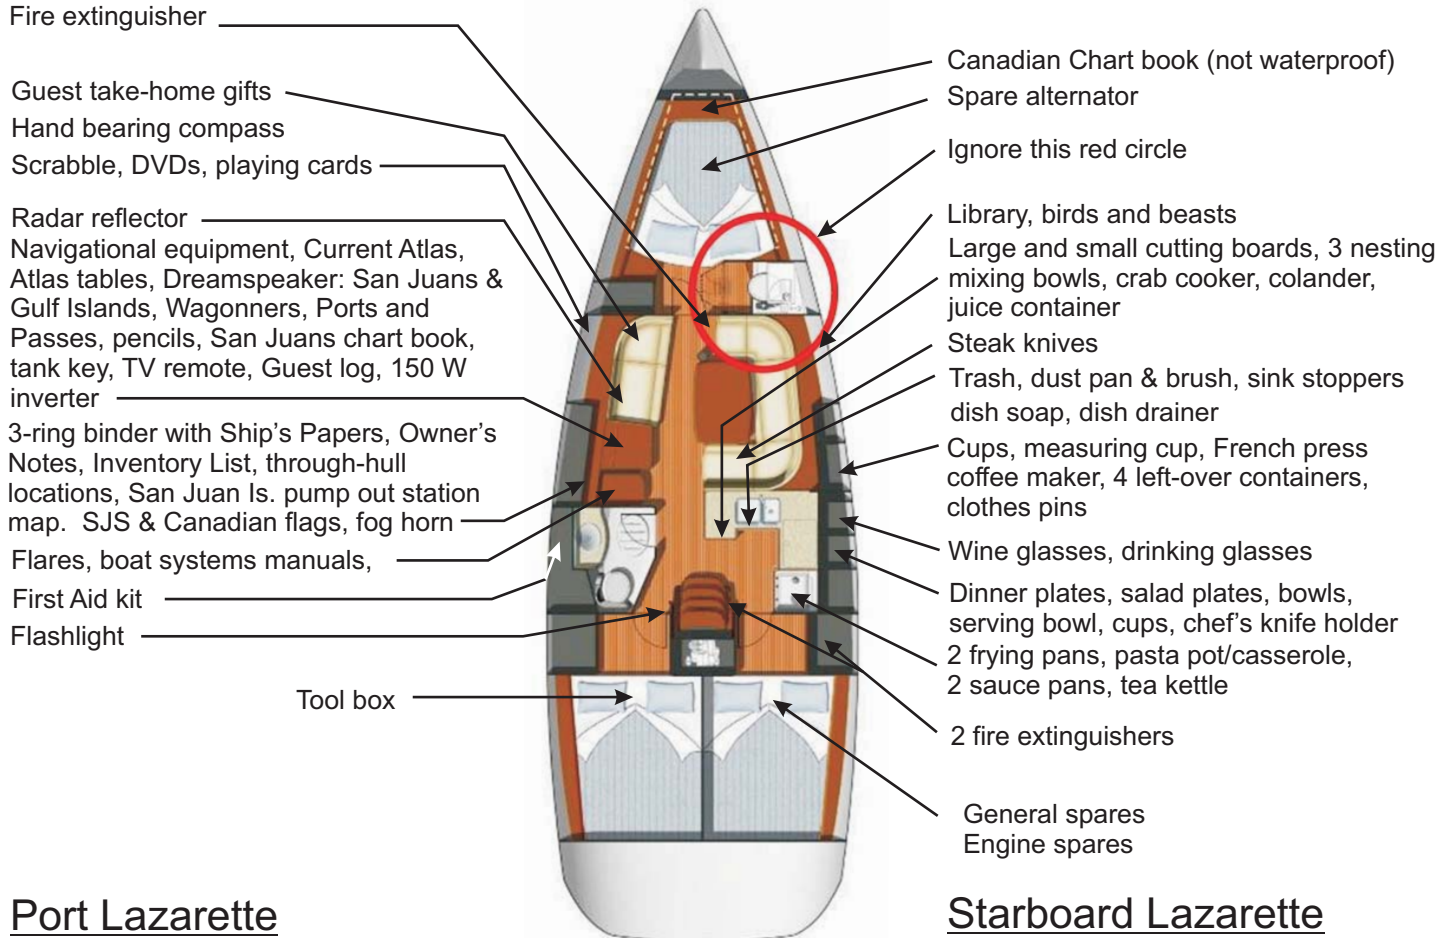

Kallisto Inventory

Port Lazarette

Fender step
 Folding dock step
 Bucket, sponge
 600' stern line
 Spare lines in crate
 Throw cushions

Port Aft Deep Locker

Fenders, dock lines
 Boat hook
 Deck brush
 Secondary anchor, chain, rode

Cockpit Table

Forward compartment
 Deck fill wrench
 Aft Compartment
 Instrument covers

Garage

Crab trap, line,
 float, bait box
 Shrimp pot
 Outboard gas can

Starboard Lazarette

Dinghy pump, repair kit
 Life jackets
 Emergency tiller
 Engine oil, coolant in crate
 Water hose, extension hose
 Dock power cord, extension cord