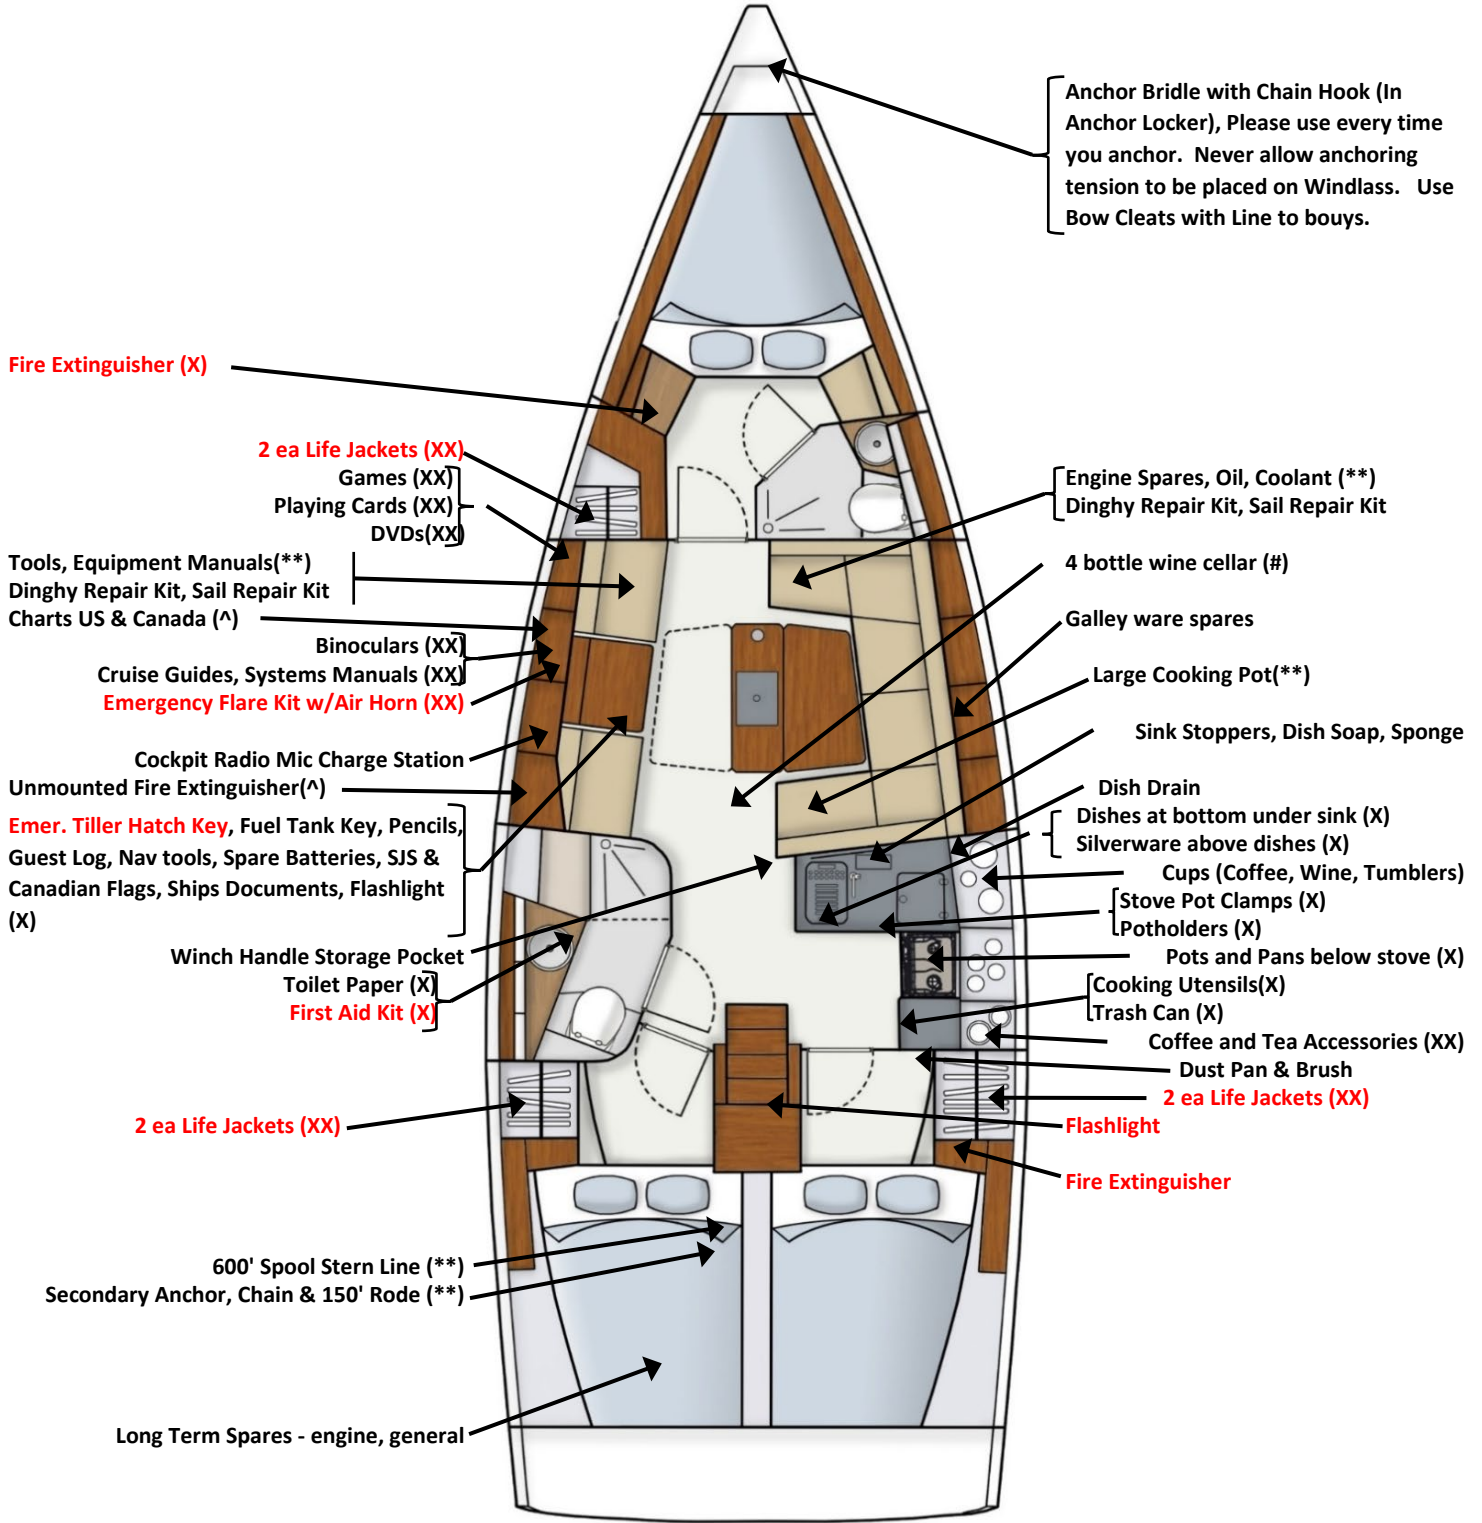

Reliance Vessel Inventory

Port Lazarette

- 75' Water Hose
- 50' Shorepwr Cord & 25' Extension
- Bucket, Soap, Sponge
- Dinghy Pump
- Long soft-bristle deck brush
- Fueling Gloves
- Absorbent Pads

Cockpit Table Starboard | Anchor Locker

- Instrument Covers
 - Anchor Chain Bridle
 - Windlass Control
 - Small Fender
- On Deck**
- Boat Hook
 - Soft Mop

Starboard Lazarette

- Emergency Tiller**
- Fenders
- Dock Lines

Port Aft Locker

- Crab Ring
- Swim Ladder

Propane Locker

- Propane bottle

In BBQ

- Cleaning Brush

NOTATIONS:

- (X) = Drawer or Lower Cabinet
- (XX) = Upper Cabinet

- (*) = Behind Cushion
- (**) = Under Seat

- (#) = Under Floorboard
- (@) = Access from Deck